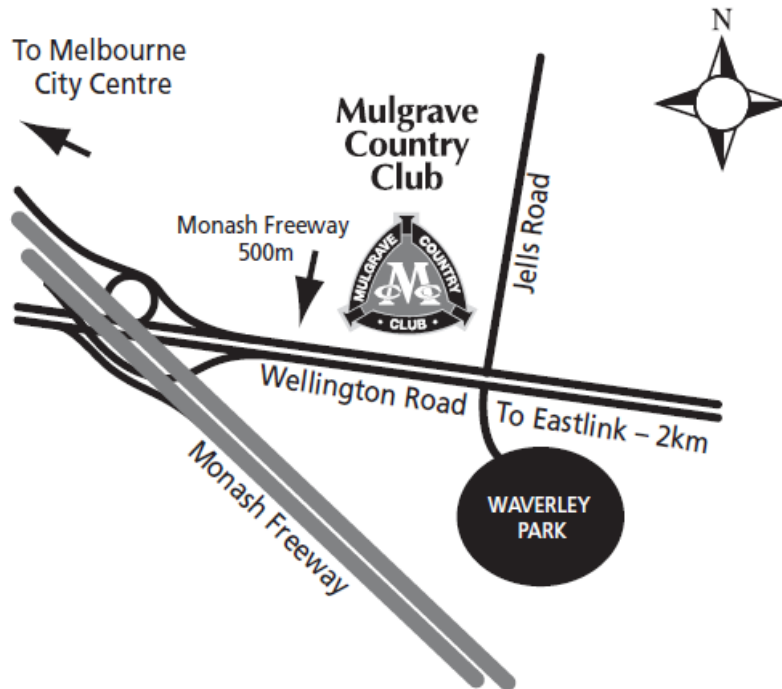

# MULGRAVE COUNTRY CLUB

cnr Wellington and Jells Roads, Wheelers Hill VIC 3150

## LOCATION MAP – Melways Map 80 Ref H1