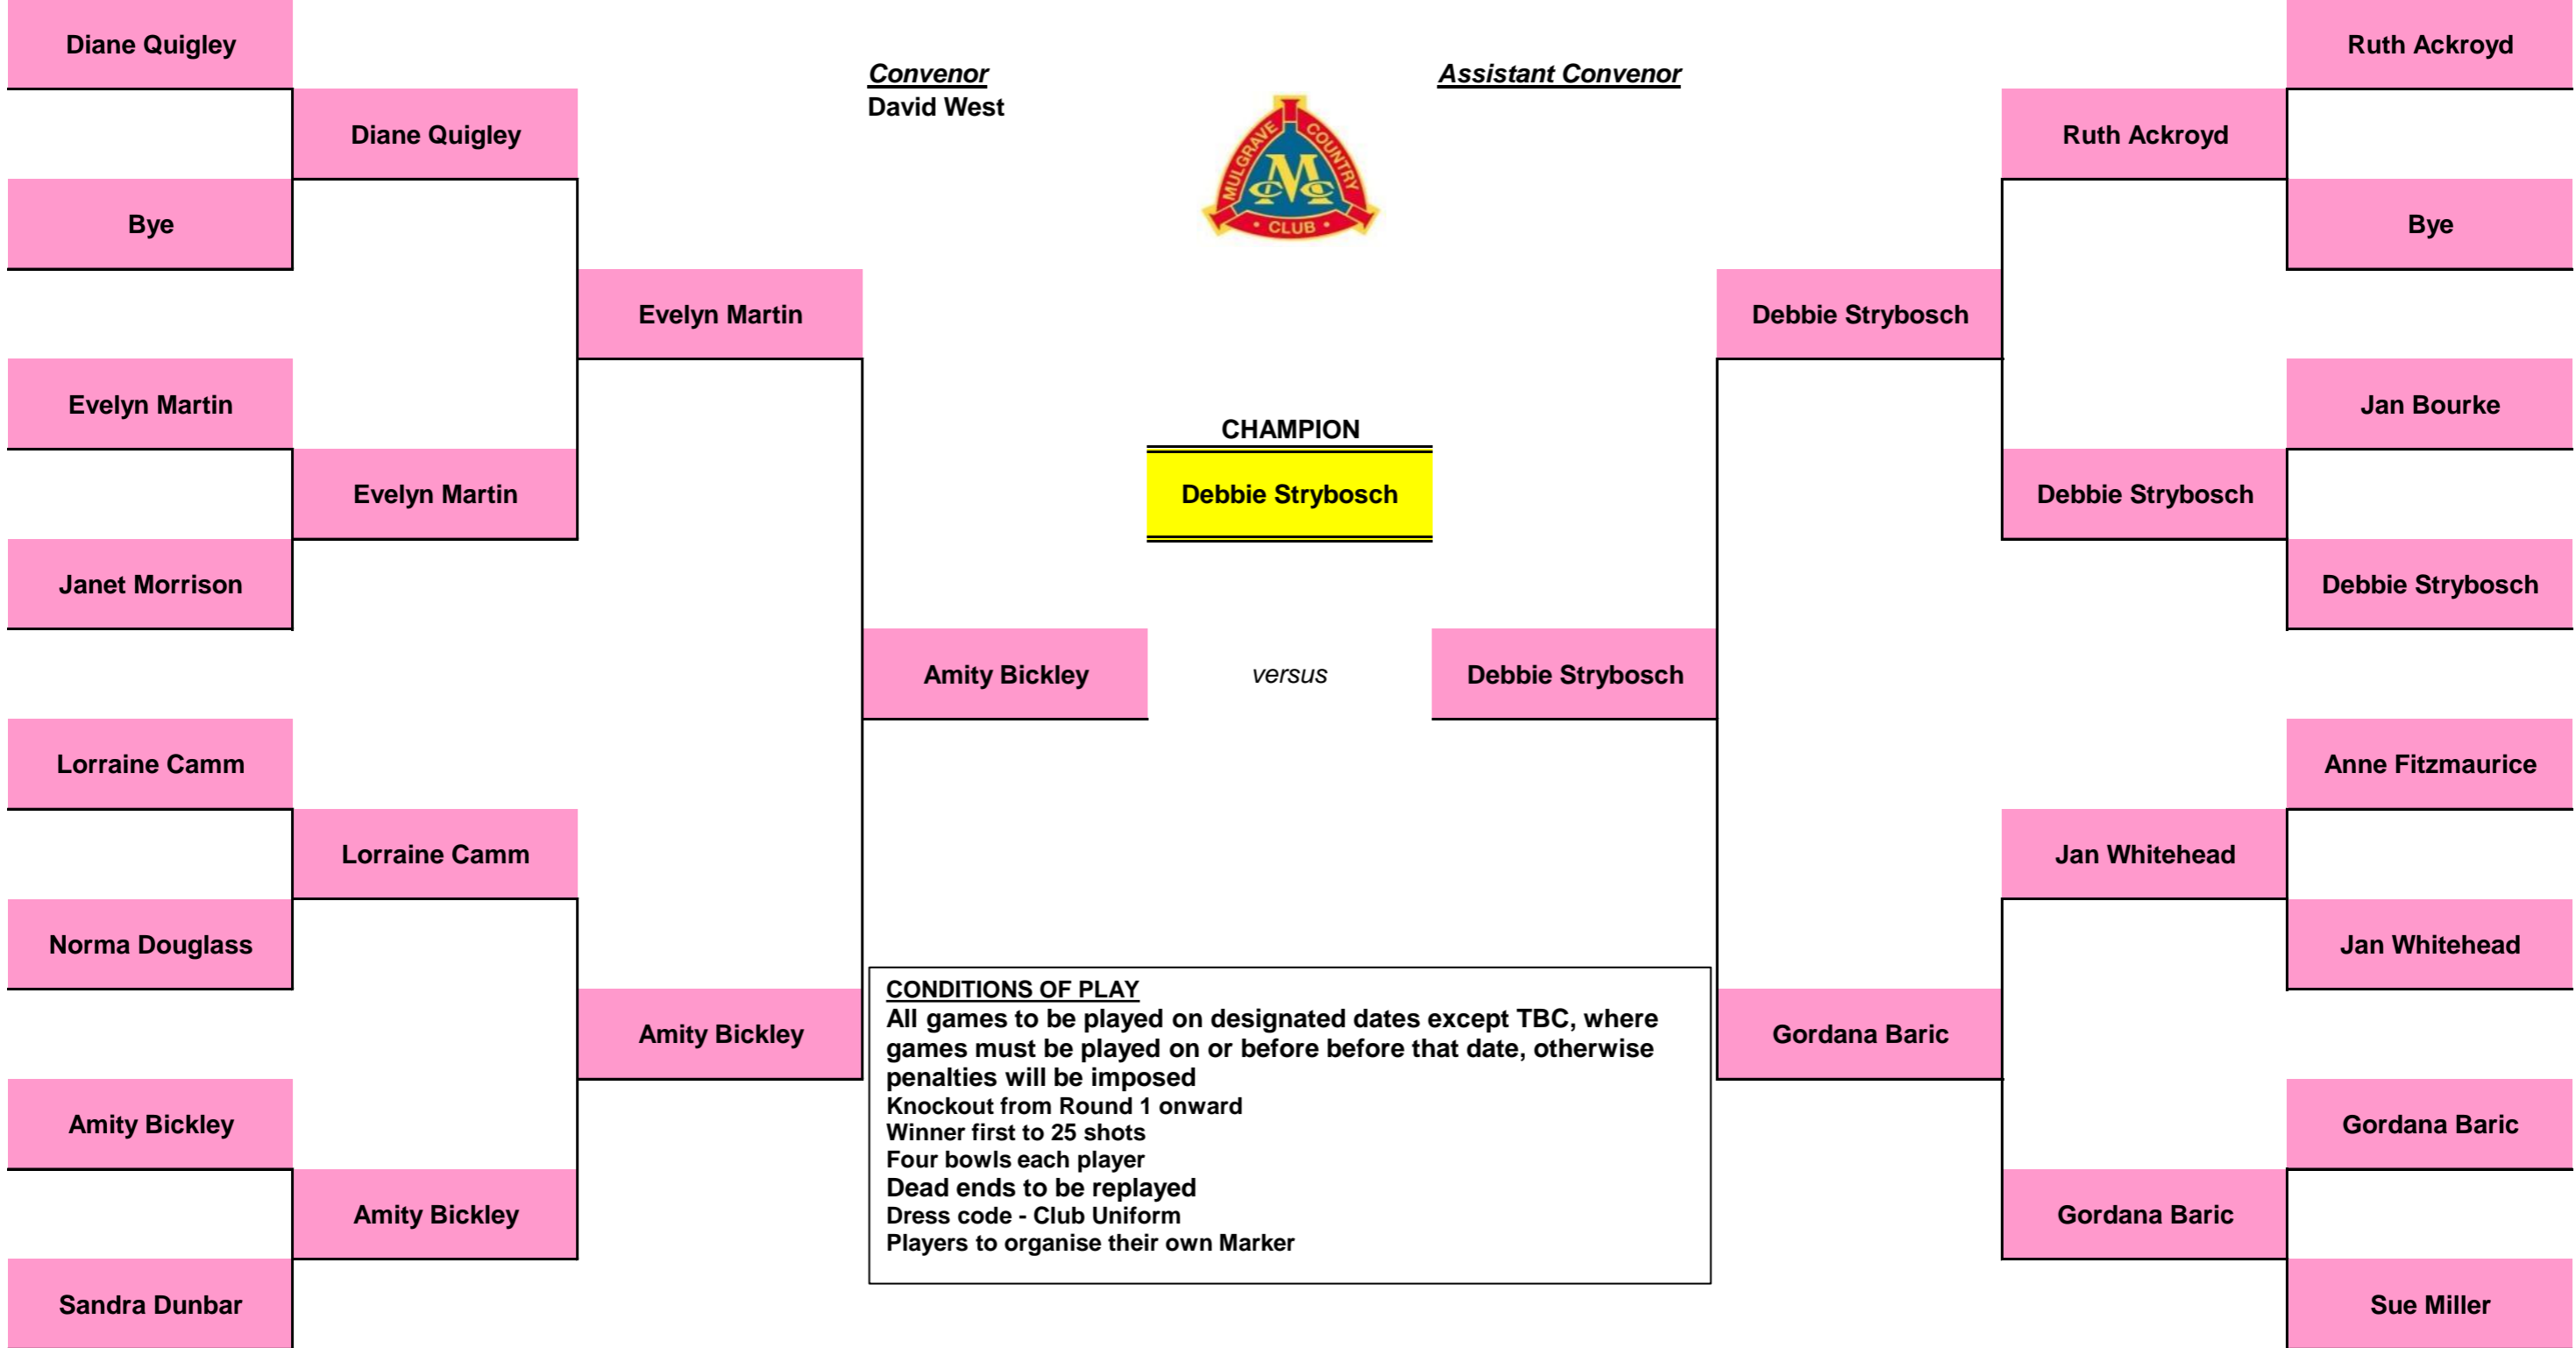

Round 1 Sun 14 Oct 18 1.30pm	Round 2 Thu 15 Nov 18 TBC	Semi-Finals Fri 07 Dec 18 TBC	Final Sun 13 Jan 2019 1.30pm	Semi-Finals Fri 07 Dec 18 TBC	Round 2 Thu 15 Nov 18 TBC	Round 1 Sun 14 Oct 18 1.30pm

WOMEN'S SINGLES